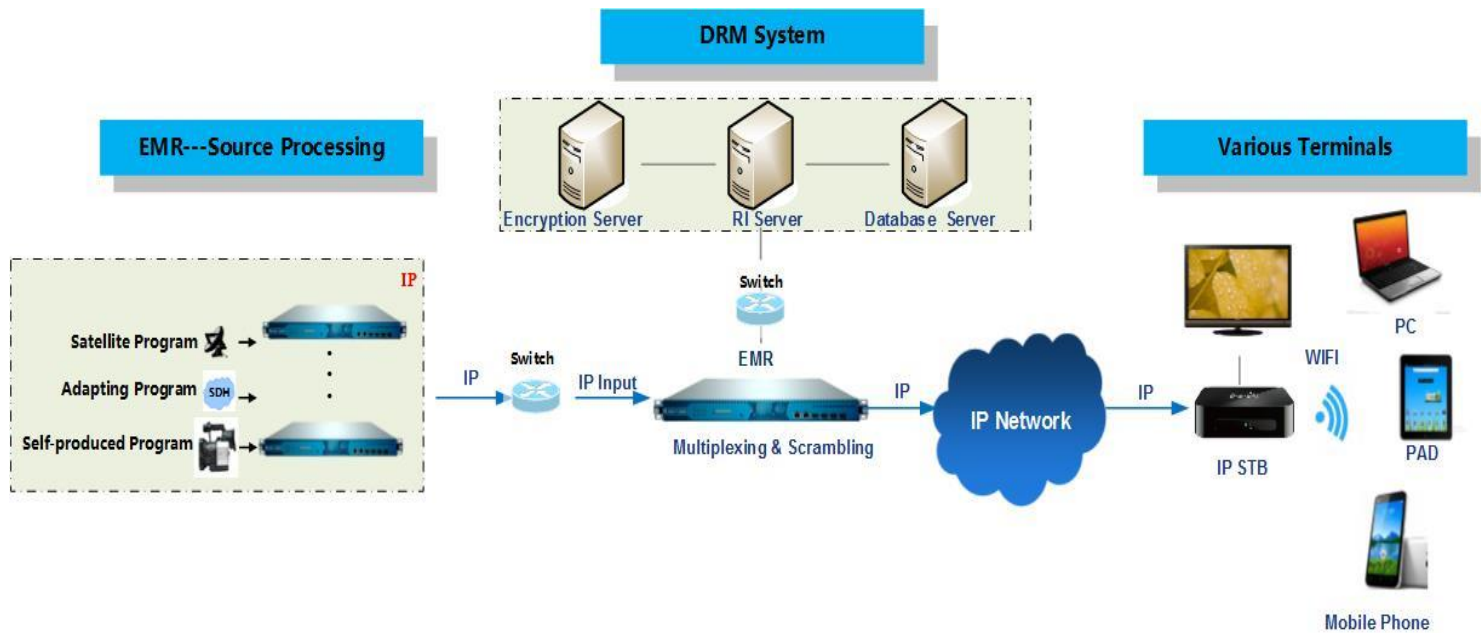

DRM Solution For Broadcast IPTV

Sumavision DRM is an innovative media security TV program control system developed by Sumavision company, which can provide efficient and flexible security using control for various types (e.g. file, real time stream) of multimedia resource (e.g. video, audio, picture), in different types of network TV (e.g. IPTV, network TV, bi-directional cable TV, mobile TV), thus can protect the interests of copyright holders (e.g. authors, content provider, business operators).

This Solution is designed particularly for broadcasting programs of IPTV. As the programs are distributed by multicasting, they can be received by terminal IP STB directly, as well as sharing to other mobile terminals, meanwhile the bandwidth can be saved to a large extent.

Sumavision's OTT+DRM system securely enables TV content delivery across today's multiple terminals, from hybrid and OTT STBs to open devices including PCs, tablets and smartphones, aiming to offer end-users seamless viewing experience.

DRM system includes service server, encryption server, database server and proxy server. It adopts industry leading CSA and AES-128 algorithm for content encryption. Besides, as part of its enhanced security mechanism, live program's secret key refreshes every 10 seconds, each VOD program has unique key and all secret keys are protected by PKI system.