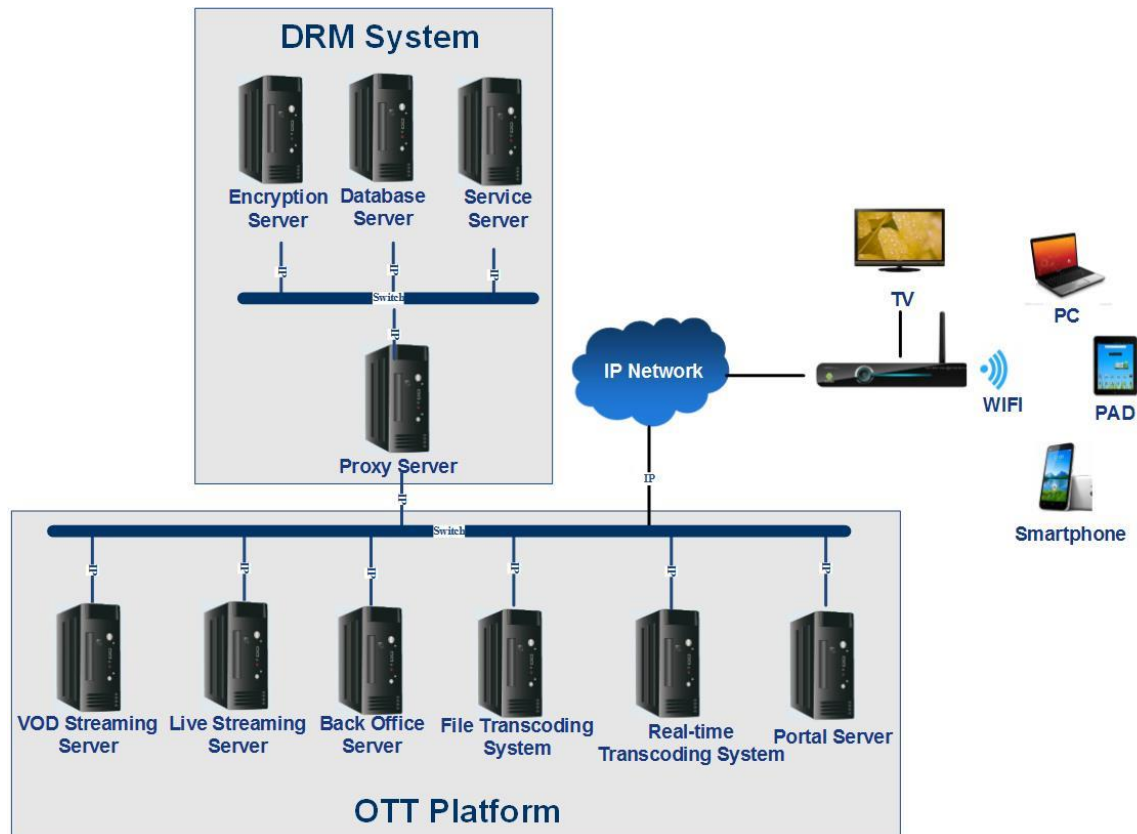

Sumavision OTT+DRM Solution

The ability to access any content at any time from any device has become a universal requirement from consumers. Sumavision's OTT+DRM system is a high security, innovative platform which helps to enhance operators' core competence and bring wonderful user experience by enabling quickly deploy a multiscreen system and protect all valuable content simultaneously.

Sumavision's OTT+DRM system securely enables TV content delivery across today's multiple terminals, from hybrid and OTT STBs to open devices including PCs, tablets and smartphones, aiming to offer end-users seamless viewing experience.

The OTT platform includes live and file transcoding system, live and VOD streaming system, back office system (CMS, OSS, AAA, CPM) as well as portal.

Contact Us

SUMAVISION TECHNOLOGIES CO., LTD

Tel: +86-10-82345859/69/70

Fax: +86 10 62978800

Email: worldmarket@sumavision.com

Website: www.sumavision.com